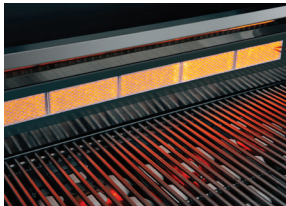

FEATURES

Lifetime Warranty

* Limited Warranty on Briquettes & Electrical

15,000 BTU IR Back Burner