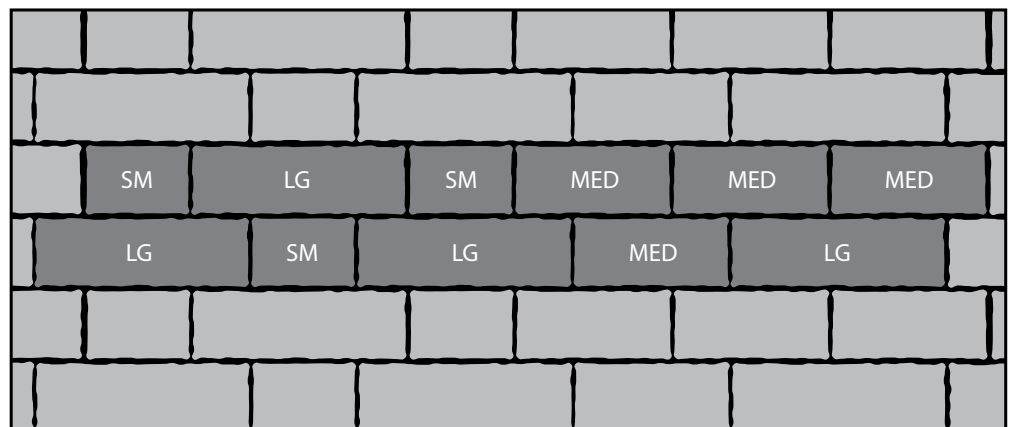

EUROSTONE

Willow Creek's Eurostone™ pavers convey the enduring beauty of traditional European cobble stones. At 7cm thick, these pavers are as durable as they are attractive. The Eurostone family comprises three shapes that work together to make installation a snap. With a simple, repeating pattern you can create patios, driveways and walkways that have a random, natural appearance.

Eurostone pavers are ideal for both standard and permeable applications.

Eurostone Pavers

Small: 5 x 6
4.72" x 6.30"

Medium: 5 x 9
4.72" x 9.45"

Large: 5 x 13
4.72" x 12.60"

Eurostone pavers are available in five colors: Black, Bleu, Brik, Creme and Mocha. All three sizes are packaged on the same pallet in a 3:4:4 ratio.

NOTE: To avoid scuffing the textured surface of the pavers, it is recommended that compactors be fitted with protective pads.

Install Eurostone pavers randomly or simplify installation by repeating the 11-paver pattern shown above (3:4:4 ratio) to create a random appearance.